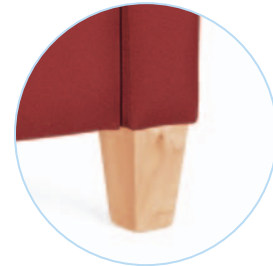

SENATOR™

GLOBALcare
Quality of Life Products™

advanced comfort

COMBINED WITH DESIGN APPEAL

SENATOR™

Shown in Tribute (T338) Kiss Fabric

Senator offers creative curves and an interesting design, to enhance any environment where comfort is required. This quality series features a removable seat cushion, designed to protect against bacteria without sacrificing its design appeal. Available in a lounge and two seater. A tapered wood leg is offered in several finish options.

Stylish Curves

Removable Seat Cushion

Wood Tapered Legs

DESCRIPTION

		DIMENSIONS			SEAT HEIGHT
		W IN mm	D IN mm	H IN mm	IN mm
	GC3391 Lounge Chair	33.75 857	31.5 800	17.75 914	18 450
	GC3392 Two Seater Sofa	60.5 1536	31.5 800	17.75 914	18 450